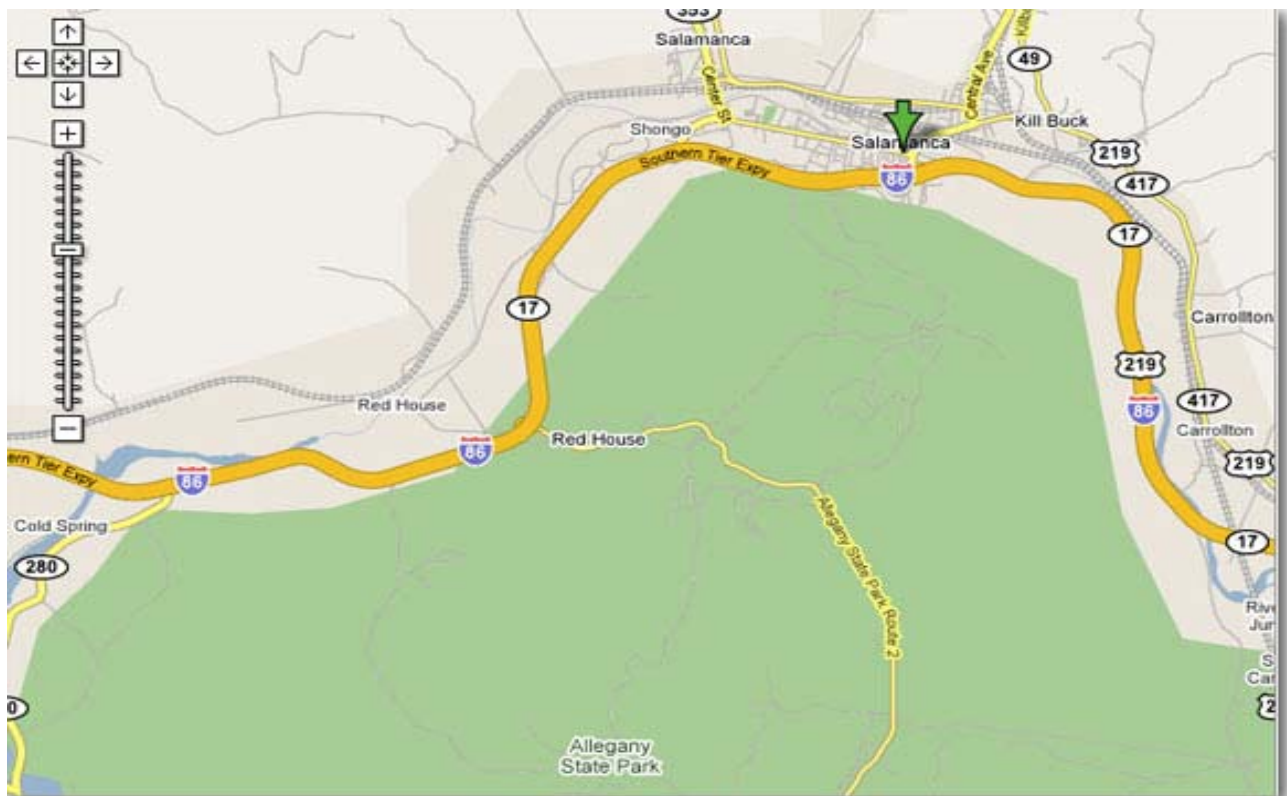

Directions:

If you are coming in from the West

Take Interstate 90 East past Erie, PA to Interstate 86 East (formerly Route 17). Take I-86 East to the Allegany State Park Red House Exit in New York about 45 minutes past Jamestown. Go straight and follow the signs to Camp Allegany.

If you are coming in from the East

Take Interstate 86 West (formerly Route 17) to the Allegany State Park Red House Exit in Southern New York. Go straight and follow the signs to Camp Allegany

Need more detailed directions? Click this link:

<http://maps.google.com/maps?f=q&hl=en&geocode=&time=&date=&ttype=&q=salamanca+ny&ie=UTF8&ll=42.123182,-78.763733&spn=0.112298,0.228653&z=12&om=0>